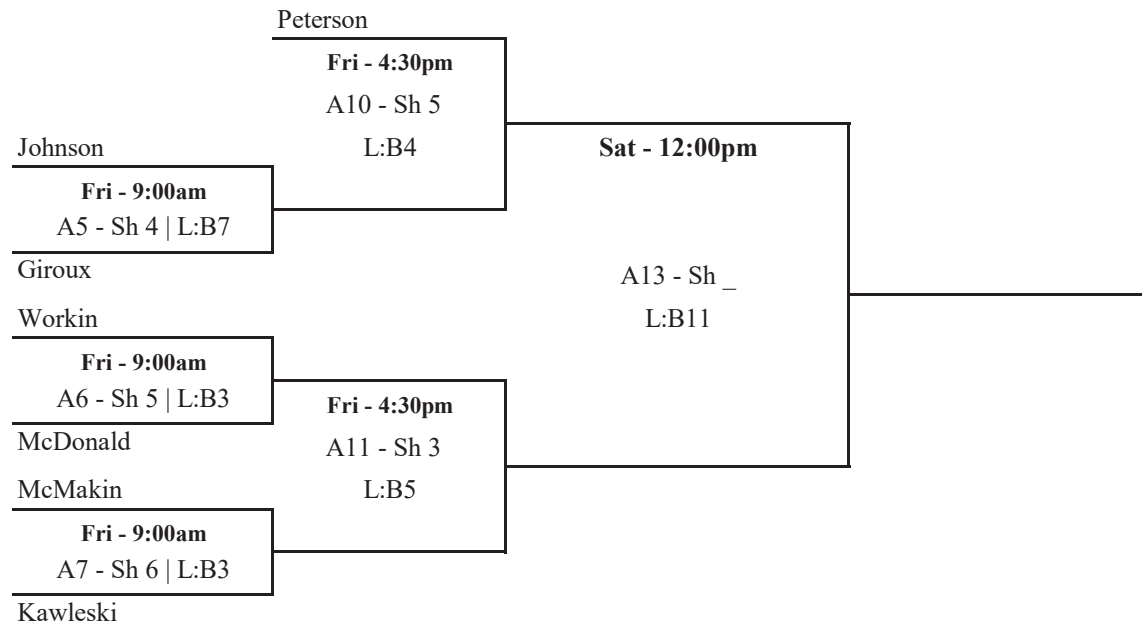

St Paul Cash Spiel

Women's Triple-Knockout

A

St Paul Cash Spiel

Women's Triple-Knockout

B

St Paul Cash Spiel

Women's Triple-Knockout

C

St Paul Cash Spiel

Men's Championship

Sunday 8:00am	Sunday 10:45am	Sunday 1:30pm
---------------	----------------	---------------

St Paul Cash Spiel

Women's Championship

Sunday 8:00am	Sunday 10:45am	Sunday 1:30pm
---------------	----------------	---------------