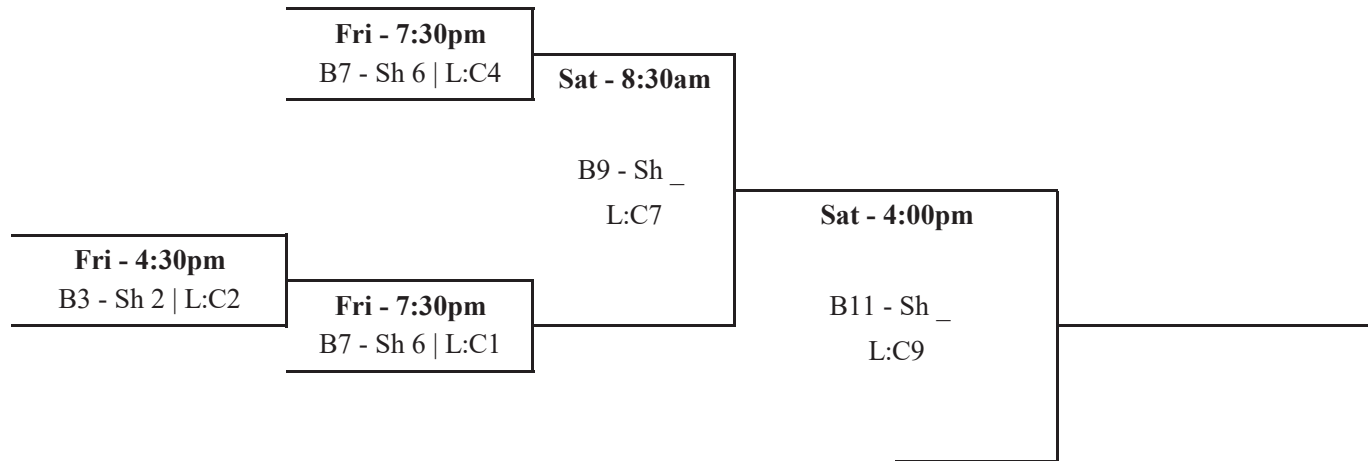

St Paul Cash Spiel

Women's Triple-Knockout

A

St Paul Cash Spiel

Women's Triple-Knockout

B

St Paul Cash Spiel

Women's Triple-Knockout

C

St Paul Cash Spiel

Men's Championship

Sunday 8:00am	Sunday 10:45am	Sunday 1:30pm
---------------	----------------	---------------

St Paul Cash Spiel

Women's Championship

Sunday 8:00am	Sunday 10:45am	Sunday 1:30pm
---------------	----------------	---------------