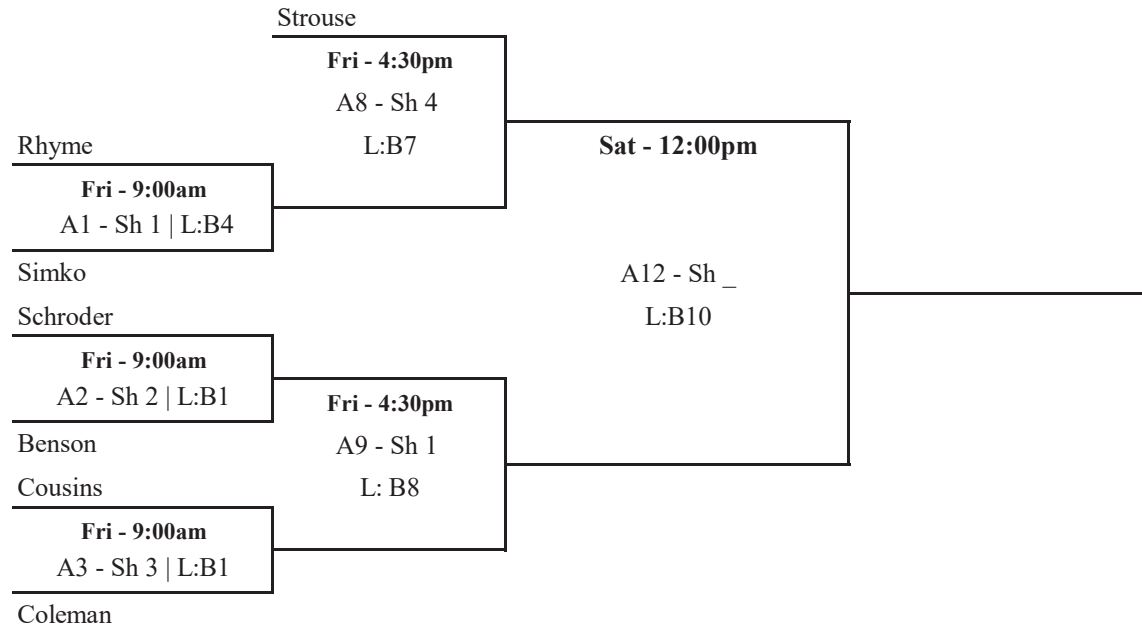

St Paul Cash Spiel

Women's Triple-Knockout

A

St Paul Cash Spiel

Women's Triple-Knockout

B

St Paul Cash Spiel

Women's Triple-Knockout

C

St Paul Cash Spiel

Men's Championship

Sunday 8:00am	Sunday 10:45am	Sunday 1:30pm
---------------	----------------	---------------

St Paul Cash Spiel

Women's Championship

Sunday 8:00am	Sunday 10:45am	Sunday 1:30pm
---------------	----------------	---------------