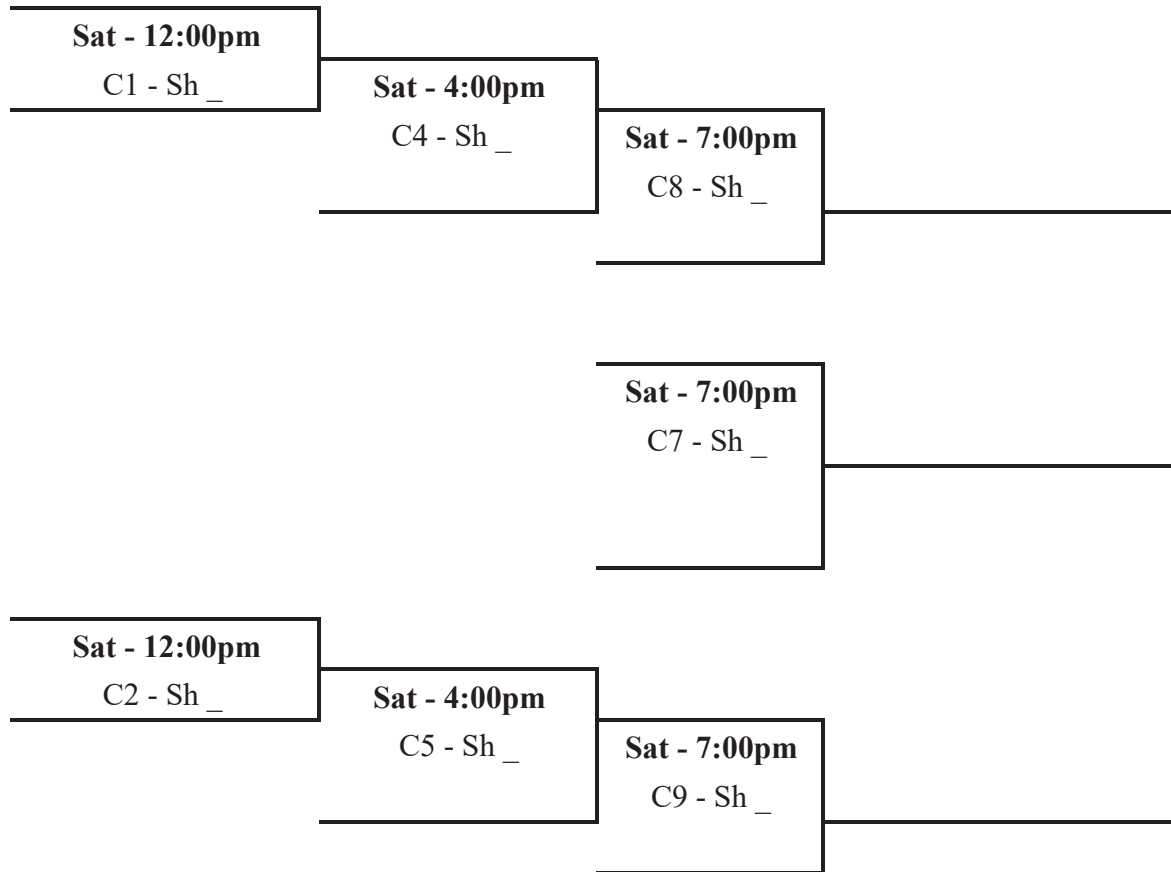

		Sheet 1	Sheet 2	Sheet 3	Sheet 4	Sheet 5	Sheet 6	Sheet 7	Sheet 8
Friday	Session								
9:00am	Draw 1	W - A1	W - A2	W - A3	W - A5	W - A6	W - A7	Casper v Hovland	Wendling v Hodak
12:30pm	Draw 2	Sampson v Guentzel	Polo v Sobering	Sinnett v Mansell	Hebert v Brundidge	Casper v Hodak	Hovland v Willmert	Dunnam v Brenden	Bonot v Monarch
4:30pm	Draw 3	W - A9	W - B3	W - A11	W - A8	W - A10	W - B1	Polo v Guentzel	Sampson v Sobering
7:30pm	Draw 4	W - B5	W - B4	Casper v Wendling	Willmert v Hodak	W - B8	W - B7	Sinnett v Brundidge	Hebert v Mansell
Saturday									
8:30am	Draw 5	Hebert v Sobering	Sinnett v Brenden	Bonot v Brundidge	Dunnam v Guentzel	Polo v Monarch	Sampson v Mansell	Women's Draw	Women's Draw
12:00pm	Draw 6	Hodak v Hovland	Wendling v Willmert	Dunnam v Monarch	Bonot v Brenden	Women's Draw	Women's Draw	Women's Draw	Women's Draw
4:00pm	Draw 7	Women's Draw	Women's Draw	Sobering v Guentzel	Polo v Sampson	Mansell v Brundidge	Sinnett v Hebert	W - B10	W - B11
7:00pm	Draw 8	Monarch v Brenden	Women's Draw	Women's Draw	Women's Draw	Wendling v Hovland	Dunnam v Bonot	W - A1 v A2	Casper v Willmert
9:30pm	TB								
Sunday									
8am	Quarters	SHEETS TBD							
10:45am	Semis	SHEETS TBD							
1:30pm	Finals	SHEETS TBD							

St Paul Cash Spiel

Women's Triple-Knockout

A

St Paul Cash Spiel

Women's Triple-Knockout

B

St Paul Cash Spiel

Women's Triple-Knockout

C

St Paul Cash Spiel

Men's Championship

Sunday 8:00am	Sunday 10:45am	Sunday 1:30pm
---------------	----------------	---------------

St Paul Cash Spiel

Women's Championship

Sunday 8:00am	Sunday 10:45am	Sunday 1:30pm
---------------	----------------	---------------