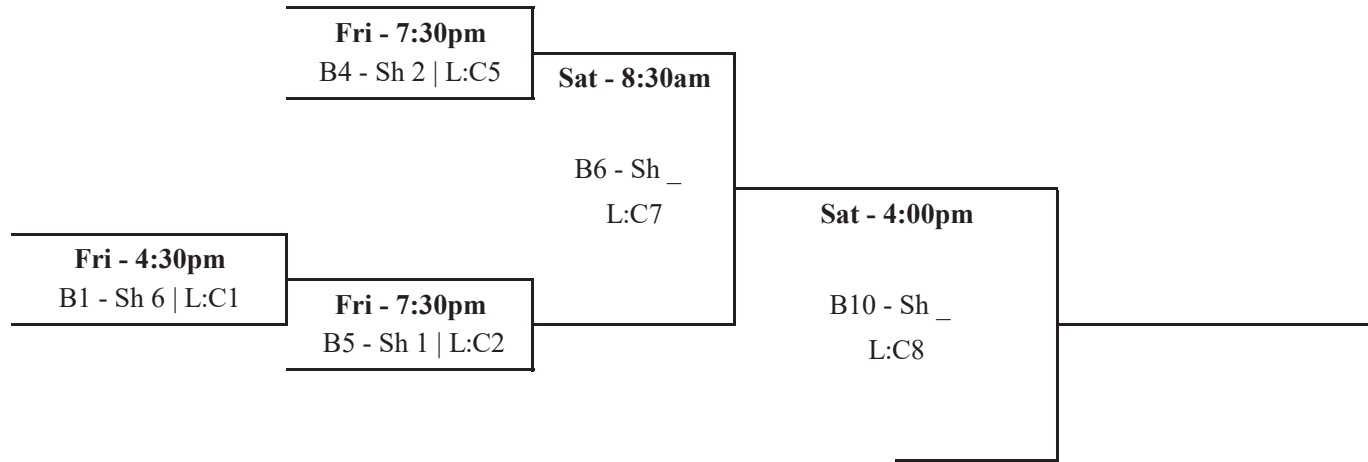

St Paul Cash Spiel

Women's Triple-Knockout

A

St Paul Cash Spiel

Women's Triple-Knockout

B

St Paul Cash Spiel

Women's Triple-Knockout

C

St Paul Cash Spiel

Men's Championship

Sunday 8:00am	Sunday 10:45am	Sunday 1:30pm
---------------	----------------	---------------

St Paul Cash Spiel

Women's Championship

Sunday 8:00am	Sunday 10:45am	Sunday 1:30pm
---------------	----------------	---------------